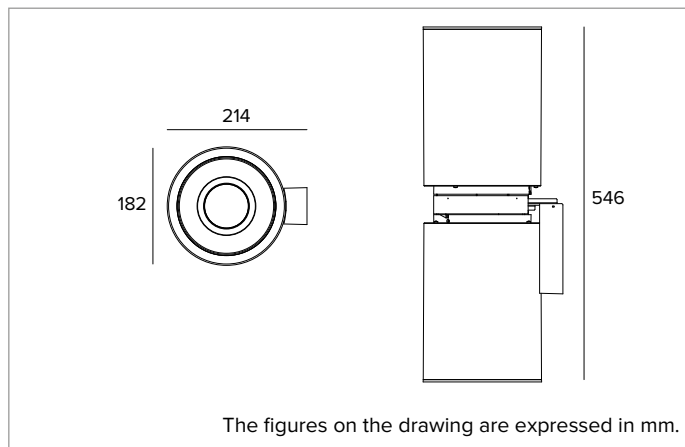

## 1T9711EL | CTEVO TUBE 180 Wall LED wall mounted fixture with direct/indirect light emission

	3500K	H(m)	D(m)	E <sub>max</sub> (lx)
Ra90			75°	
Fixture Power	44W	1	1.53	1408
Source Flux	6266lm	2	3.05	352
Fixture Flux	3579lm	3	4.58	156
Efficacy	82lm/W	4	6.10	88
TS1537	I <sub>max</sub> =237cd/klm	I <sub>max</sub>	1482cd	5
			7.63	56